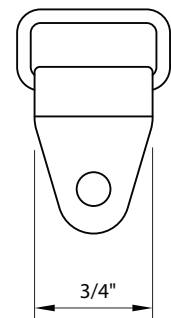

CHF75BK
CHF75WH