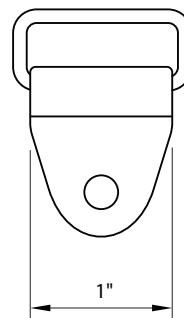

CHF10BK
CHF10WH