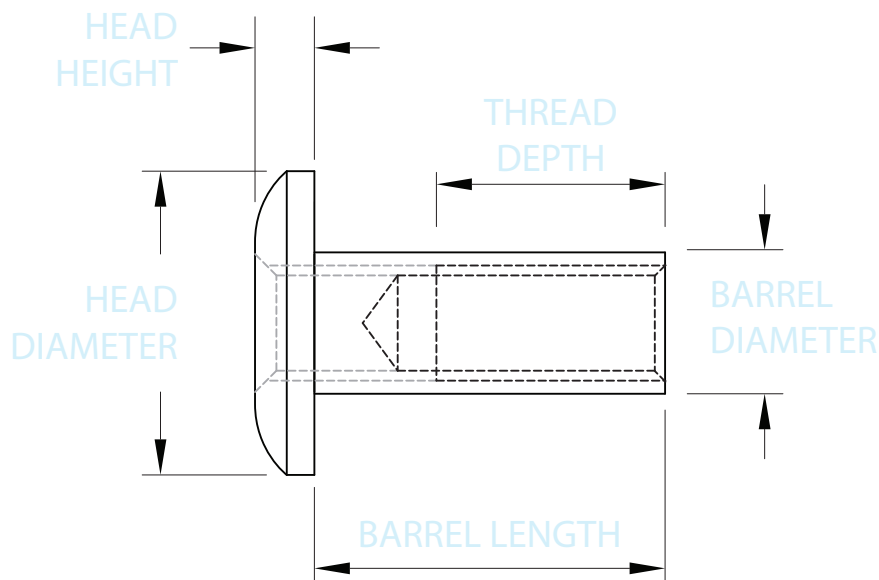

BARREL NUT ORDER FORM

☐ QUOTE   ☐ ORDER

Name: _____

Company: _____

Address: _____

Phone #: _____   Email Address: _____

FILL IN DIMENSIONS

Please write clearly and directly over the light blue text

TAPPED THRU HEAD?

☐ YES   ☐ NO

QTY: _____

Please circle your preferred head and drive type

HEAD TYPE

BINDING

RIVET

LO-PRO

TRUSS

GRIPPER

OTHER

DRIVE TYPE

SLOT

TORX

HEX

OTHER

Materials

- ☐ 303 SS
- ☐ 304 SS
- ☐ 316 SS
- ☐ 420 SS
- ☐ OTHER _____

Finishing

- ☐ Sandblasting
- ☐ OTHER _____

Notes

_____
_____
_____
_____
_____

Please send this form to info@firstopal.com