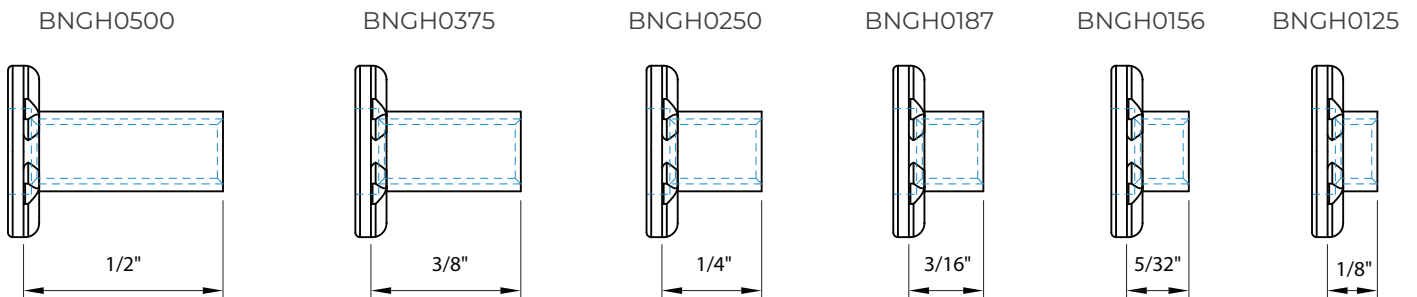

POST LENGTHS