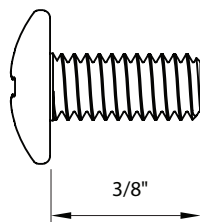

TRUSS HEAD SCREW

Explore our durable 304 stainless steel Truss Head Screws. Crafted for reliability, each screw boasts a dependable Phillips drive, simplifying installation across various projects.

Truss Head Screw - #8-32 Thread

DETAILS

- 304 Stainless Steel (Non-Magnetic)
- Phillips
- Cold Formed
- Compatible with the #8-32 Barrel Nuts

SKU	THREAD LENGTH (inch)	THREAD LENGTH (mm)	THREAD
TRPH0437	7/16"	11.11	#8-32
TRPH0375	3/8"	9.53	#8-32
TRPH0312	5/16"	7.94	#8-32
TRPH0250	1/4"	6.35	#8-32
TRPH0187	3/16"	4.76	#8-32

THREAD LENGTH

TRPH0375