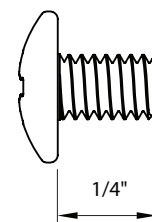

AVAILABLE DRIVES

Please specify drive type when ordering

SKU	POST LENGTH (inch)	POST LENGTH (mm)	THREAD
BNGH0500	1/2"	12.70	#8-32
BNGH0375	3/8"	9.53	#8-32
BNGH0250	1/4"	6.35	#8-32
BNGH0187	3/16"	4.76	#8-32
BNGH0156	5/32"	3.97	#8-32
BNGH0125	1/8"	3.18	#8-32

Truss Head Screw - #8-32 Thread

DETAILS

- 304 Stainless Steel (Non-Magnetic)
- Phillips
- Cold Formed
- Compatible with the #8-32 Barrel Nuts

SKU	THREAD LENGTH (inch)	THREAD LENGTH (mm)	THREAD
TRPH0437	7/16"	11.11	#8-32
TRPH0375	3/8"	9.53	#8-32
TRPH0312	5/16"	7.94	#8-32
TRPH0250	1/4"	6.35	#8-32
TRPH0187	3/16"	4.76	#8-32

THREAD LENGTH

TRPH0437

TRPH0375

TRPH0312

TRPH0250

TRPH0187

DACRON® 50/50 STRAPS

DACRON® 50/50 STRAPS

DETAILS

- **Dacron® Backed. Tougher and Stiffer than Nylon.**
- **Eyelet or No Eyelet.**
- **Strong Hook and Loops.**
- **Triangle tip for easy lifting.**

BLACK

Our Dacron® hook and loop straps are designed with a convenient pyramid tip for effortless lifting and unfastening. These straps are perfect for body jackets and various orthotic applications, available in both eyelet and non-eyelet versions with two width options to choose from. In classic Black and White, these durable straps are sold in packages of 25 pieces.