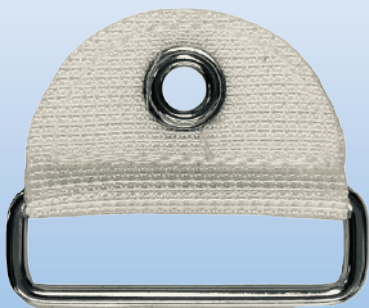

Orthotics & Prosthetics Supplies

SPRING 2024

BARREL NUTS

A.K.A. CHICAGO SCREWS, SEX BOLTS, BINDING POSTS

Tailored specifically for Orthotics & Prosthetics (O&P) applications, our Barrel Nuts provide secure fastening solutions. These nuts offer specific post lengths to accommodate diverse needs within the O&P field.

Barrel Nut w/ Binding Head - #8-32 Thread

DETAILS

- 303 Stainless Steel (Non-Magnetic)
- CNC Machined
- Compatible with the #8-32 Truss Head Screws

AVAILABLE DRIVES

Please specify drive type when ordering

BARREL NUTS

A.K.A. CHICAGO SCREWS, SEX BOLTS, BINDING POSTS

Barrel Nut w/ Rivet Head - #8-32 Thread

DETAILS

- 303 Stainless Steel (Non-Magnetic)
- CNC Machined
- Compatible with the #8-32 Truss Head Screws