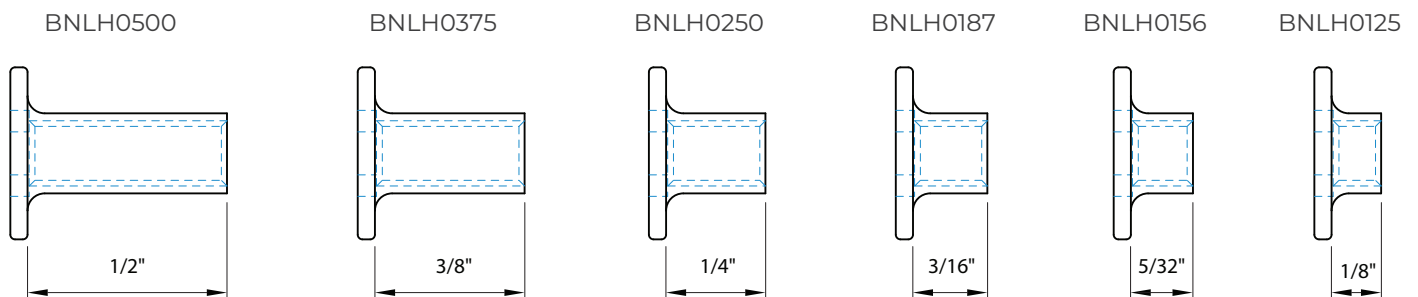

POST LENGTHS