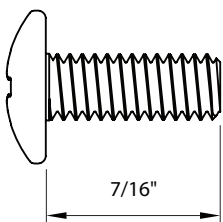

THREAD LENGTH

TRPH0437