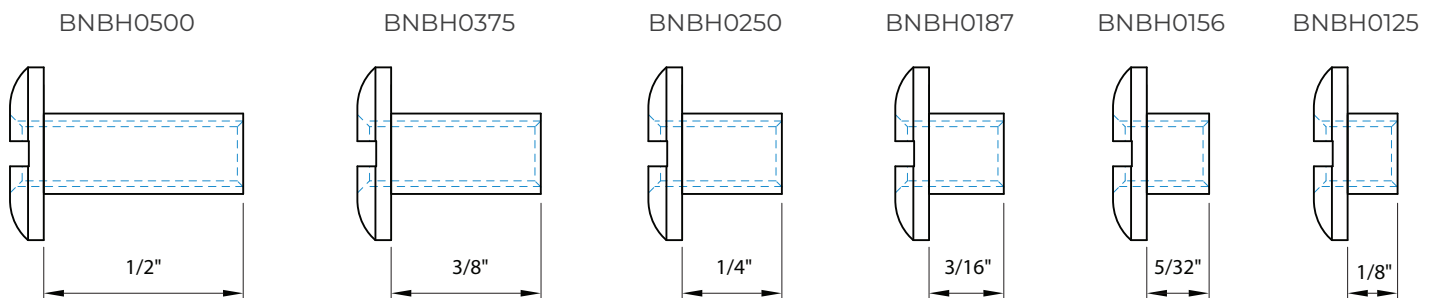

Barrel Nut w/ Binding Head - #8-32 Thread

DETAILS

- 303 Stainless Steel (Non-Magnetic)
- CNC Machined
- Compatible with the #8-32 Truss Head Screws

AVAILABLE DRIVES

Please specify drive type when ordering

SKU	POST LENGTH (inch)	POST LENGTH (mm)	THREAD
BNBH0500	1/2"	12.70	#8-32
BNBH0375	3/8"	9.53	#8-32
BNBH0250	1/4"	6.35	#8-32
BNBH0187	3/16"	4.76	#8-32
BNBH0156	5/32"	3.97	#8-32
BNBH0125	1/8"	3.18	#8-32

POST LENGTHS

BARREL NUTS

A.K.A. CHICAGO SCREWS, SEX BOLTS, BINDING POSTS

Barrel Nut w/ Rivet Head - #8-32 Thread

DETAILS

- 303 Stainless Steel (Non-Magnetic)
- CNC Machined
- Compatible with the #8-32 Truss Head Screws