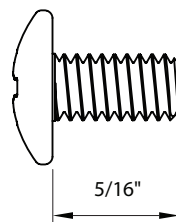

SKU	POST LENGTH (inch)	POST LENGTH (mm)	THREAD
BNBH0500	1/2"	12.70	#8-32
BNBH0375	3/8"	9.53	#8-32
BNBH0250	1/4"	6.35	#8-32
BNBH0187	3/16"	4.76	#8-32
BNBH0156	5/32"	3.97	#8-32
BNBH0125	1/8"	3.18	#8-32

POST LENGTHS

AVAILABLE DRIVES

Please specify drive type when ordering

SKU	POST LENGTH (inch)	POST LENGTH (mm)	THREAD
BNGH0500	1/2"	12.70	#8-32
BNGH0375	3/8"	9.53	#8-32
BNGH0250	1/4"	6.35	#8-32
BNGH0187	3/16"	4.76	#8-32
BNGH0156	5/32"	3.97	#8-32
BNGH0125	1/8"	3.18	#8-32

Truss Head Screw - #8-32 Thread

DETAILS

- 304 Stainless Steel (Non-Magnetic)
- Phillips
- Cold Formed
- Compatible with the #8-32 Barrel Nuts

SKU	THREAD LENGTH (inch)	THREAD LENGTH (mm)	THREAD
TRPH0437	7/16"	11.11	#8-32
TRPH0375	3/8"	9.53	#8-32
TRPH0312	5/16"	7.94	#8-32
TRPH0250	1/4"	6.35	#8-32
TRPH0187	3/16"	4.76	#8-32

THREAD LENGTH

TRPH0437

TRPH0375

TRPH0312

TRPH0250

TRPH0187

DACRON® 50/50 STRAPS

DACRON® 50/50 STRAPS