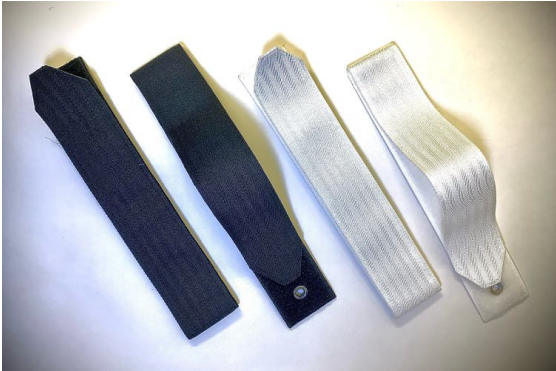

THREAD LENGTH

TRPH0437

TRPH0375

TRPH0312

TRPH0250

TRPH0187

DACRON® 50/50 STRAPS

DACRON® 50/50 STRAPS

DETAILS

- **Dacron® Backed. Tougher and Stiffer than Nylon.**
- **Eyelet or No Eyelet.**
- **Strong Hook and Loops.**
- **Triangle tip for easy lifting.**

BLACK

Our Dacron® hook and loop straps are designed with a convenient pyramid tip for effortless lifting and unfastening. These straps are perfect for body jackets and various orthotic applications, available in both eyelet and non-eyelet versions with two width options to choose from. In classic Black and White, these durable straps are sold in packages of 25 pieces.