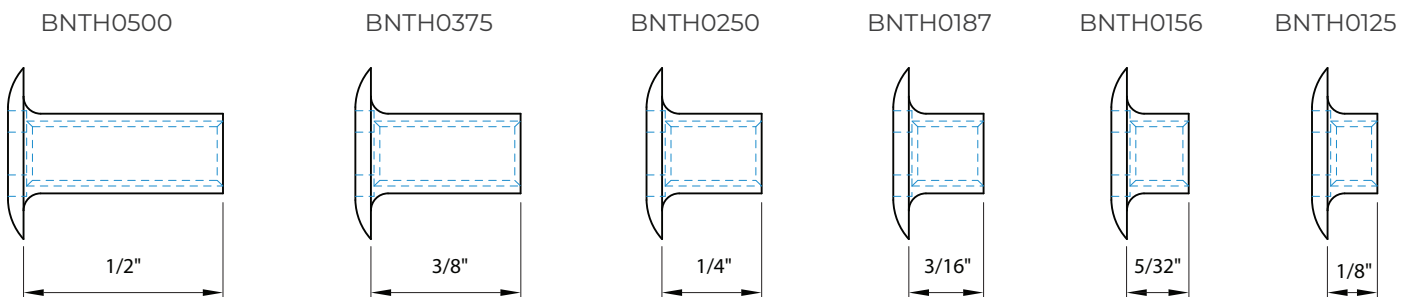

POST LENGTHS

BARREL NUTS

A.K.A. CHICAGO SCREWS, SEX BOLTS, BINDING POSTS

TRUSS HEAD

Barrel Nut w/ Truss Head - #8-32 Thread

DETAILS

- 303 Stainless Steel (Non-Magnetic)
- CNC Machined
- Compatible with the #8-32 Truss Head Screws

AVAILABLE DRIVES

Due to very low head height, only 3/16" hex drive is recommended

SKU	POST LENGTH (inch)	POST LENGTH (mm)	THREAD
BNTH0500	1/2"	12.70	#8-32
BNTH0375	3/8"	9.53	#8-32
BNTH0250	1/4"	6.35	#8-32
BNTH0187	3/16"	4.76	#8-32
BNTH0156	5/32"	3.97	#8-32
BNTH0125	1/8"	3.18	#8-32

POST LENGTHS

BARREL NUTS

A.K.A. CHICAGO SCREWS, SEX BOLTS, BINDING POSTS

GRIPPER HEAD

Barrel Nut w/ Gripper Head - #8-32 Thread

DETAILS

- 303 Stainless Steel (Non-Magnetic)
- CNC Machined
- Compatible with the #8-32 Truss Head Screws