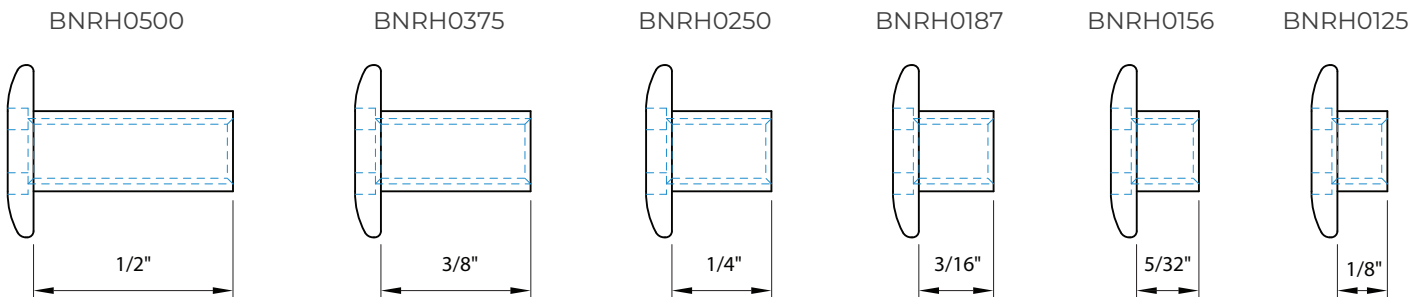

SKU	POST LENGTH (inch)	POST LENGTH (mm)	THREAD
BNBH0500	1/2"	12.70	#8-32
BNBH0375	3/8"	9.53	#8-32
BNBH0250	1/4"	6.35	#8-32
BNBH0187	3/16"	4.76	#8-32
BNBH0156	5/32"	3.97	#8-32
BNBH0125	1/8"	3.18	#8-32

POST LENGTHS

BARREL NUTS

A.K.A. CHICAGO SCREWS, SEX BOLTS, BINDING POSTS

Barrel Nut w/ Rivet Head - #8-32 Thread

DETAILS

- 303 Stainless Steel (Non-Magnetic)
- CNC Machined
- Compatible with the #8-32 Truss Head Screws

POST LENGTHS

BARREL NUTS

A.K.A. CHICAGO SCREWS, SEX BOLTS, BINDING POSTS

Barrel Nut w/ Lo-Pro Head - #8-32 Thread

DETAILS

- 303 Stainless Steel (Non-Magnetic)
- CNC Machined
- Compatible with the #8-32 Truss Head Screws