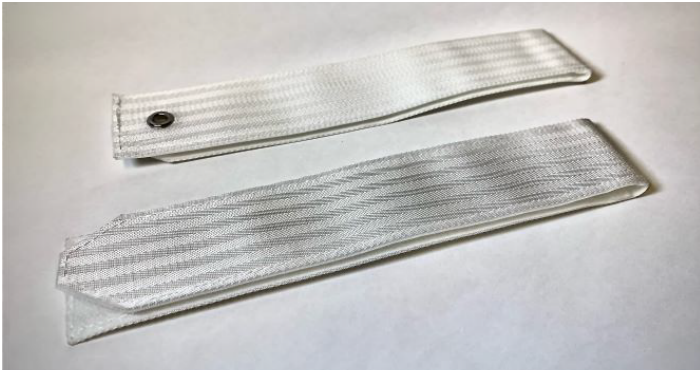

DETAILS

- **Dacron® Backed. Tougher and Stiffer than Nylon.**
- **Eyelet or No Eyelet.**
- **Strong Hook and Loops.**
- **Triangle tip for easy lifting.**

BLACK

Our Dacron® hook and loop straps are designed with a convenient pyramid tip for effortless lifting and unfastening. These straps are perfect for body jackets and various orthotic applications, available in both eyelet and non-eyelet versions with two width options to choose from. In classic Black and White, these durable straps are sold in packages of 25 pieces.

SKU	DESCRIPTION	SIZE	COLOR
DAC1510BK	5" HOOK/5" LOOP	1 1/2" X 10"	BLACK
DAC1512BK	6" HOOK/6" LOOP	1 1/2" X 12"	BLACK
DAC1516BK	8" HOOK/8" LOOP	1 1/2" X 16"	BLACK
DAC1518BK	9" HOOK/9" LOOP	1 1/2" X 18"	BLACK
DAC1518BK	10" HOOK/10" LOOP	1 1/2" X 20"	BLACK
DAC1522BK	11" HOOK/11" LOOP	1 1/2" X 22"	BLACK
DAC2010BK	5" HOOK/5" LOOP	2" X 10"	BLACK
DAC2012BK	6" HOOK/6" LOOP	2" X 12"	BLACK
DAC2016BK	8" HOOK/8" LOOP	2" X 16"	BLACK
DAC2018BK	9" HOOK/9" LOOP	2" X 18"	BLACK
DAC2020BK	10" HOOK/10" LOOP	2" X 20"	BLACK
DAC2022BK	11" HOOK/11" LOOP	2" X 22"	BLACK

DACRON® 50/50 STRAPS

WHITE

Dacron's exceptional strength makes it the optimal choice for body jackets, which aim to restrict spinal movement. Its resilience surpasses other materials, enduring constant strain and providing crucial lasting support for orthotic use.